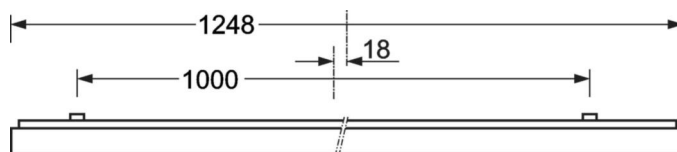

Surface-mounted luminaire - Micro-prismatic diffuser - direct distribution

Steel sheet enclosure, powder-coated rectangular cross-section, integrated Quicklock quick-mount bracket system with catch hook and safety rope for simple and quick mounting; Housing colour silver grey/white aluminium RAL 9006; Homogeneous direct light distribution for VDU-compatibility in accordance with DIN-EN 12464-1; glare reduction through microprism diffuser with special "multilayer" technology and optimised light deflecting foil; Easy installation of the connection, directly on the top of the luminaire with a terminal cover cap; the ETM levels can easily be adjusted from the upper side of the luminaire. Electrical connection via 3-pole connection terminal with plug-in contacts.. If required, an AVA-MH universal mounting aid is available as an accessory. Surface-mounted luminaire for ceiling installation;

MECHANICS

Housing colour	silver grey/white aluminium RAL 9006
Dimensions (LxWxH/DxH)	1248mm x 354mm x 62mm
Weight (net)	6.12kg
Cable entry KE (X/Y)	0mm/0mm
Type of installation	Ceiling-mounted single installation, Ceiling-mounted trunking installation

DEEP-LINK

<https://www.regiolux.de/en/article/65714014175>

Reference	LED 4900lm/37W 830
ηLB	100 %
Φ ↓/↑	100 % / 0 %
UGR lat./long.	18.3 / 18.5
VDU	65° < 3000cd/m²

Dimensions

L	1248 mm	Length
B	354 mm	Width
H	62 mm	Height
A1	1000 mm	Mounting distance single mounting
A3	248 mm	Mounting distance between luminaires in a light run arrangement
A4	240 mm	Mounting distance (width)
X	0 mm	Distance cable infeed to the center of the luminaire on the X-axis
Y	0 mm	Distance cable infeed to the center of the luminaire on the Y-axis