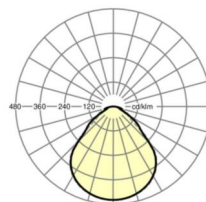

LIGHTING TECHNOLOGY

Placement	LED, Colour rendering/Light colour CRI ≥ 80 / 3000K
Colour tolerance (MacAdam)	3SDCM
Photobiological safety (Luminaire)	RGO
Nominal luminous flux/switching steps (EDM)	4900lm/37W, 4300lm/32W, 3600lm/26W, 3000lm/21W
LED service life	100000h L80/B10 (Tq 25°C), 50000h L90/B50 (Tq 25°C)
Luminaire luminous efficiency	143lm/W-132lm/W
UGR lat./long.	18.3 / 18.5 (37W)

DEEP-LINK

<https://www.regiolux.de/en/article/65714014175>

Reference	LED 4900lm/37W 830
ηLB	100 %
Φ ↓/↑	100 % / 0 %
UGR lat./long.	18.3 / 18.5
VDU	65° < 3000cd/m²

Dimensions

L	1248 mm	Length
B	354 mm	Width
H	62 mm	Height
A1	1000 mm	Mounting distance single mounting
A3	248 mm	Mounting distance between luminaires in a light run arrangement
A4	240 mm	Mounting distance (width)
X	0 mm	Distance cable infeed to the center of the luminaire on the X-axis
Y	0 mm	Distance cable infeed to the center of the luminaire on the Y-axis