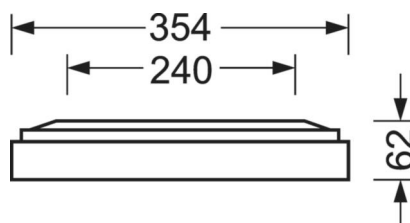

LIGHTING TECHNOLOGY

Placement	LED, Colour rendering/Light colour CRI ≥ 80 / 3000K
Colour tolerance (MacAdam)	3SDCM
Photobiological safety (Luminaire)	RGO
Nominal luminous flux/switching steps (EDM)	4900lm/37W, 4300lm/32W, 3600lm/26W, 3000lm/21W
LED service life	100000h L80/B10 (Tq 25°C), 50000h L90/B50 (Tq 25°C)
Luminaire luminous efficiency	143lm/W-132lm/W
UGR lat./long.	18.3 / 18.5 (37W)

MECHANICS

Housing colour	silver grey/white aluminium RAL 9006
Dimensions (LxWxH/DxH)	1248mm x 354mm x 62mm
Weight (net)	6.12kg
Cable entry KE (X/Y)	0mm/0mm
Type of installation	Ceiling-mounted single installation, Ceiling-mounted trunking installation

DEEP-LINK

<https://www.regiolux.de/en/article/65714014175>

Reference	LED 4900lm/37W 830
ηLB	100 %
Φ ↓/↑	100 % / 0 %
UGR lat./long.	18.3 / 18.5
VDU	65° < 3000cd/m²

Dimensions

L	1248 mm	Length
B	354 mm	Width
H	62 mm	Height
A1	1000 mm	Mounting distance single mounting
A3	248 mm	Mounting distance between luminaires in a light run arrangement
A4	240 mm	Mounting distance (width)
X	0 mm	Distance cable infeed to the center of the luminaire on the X-axis
Y	0 mm	Distance cable infeed to the center of the luminaire on the Y-axis